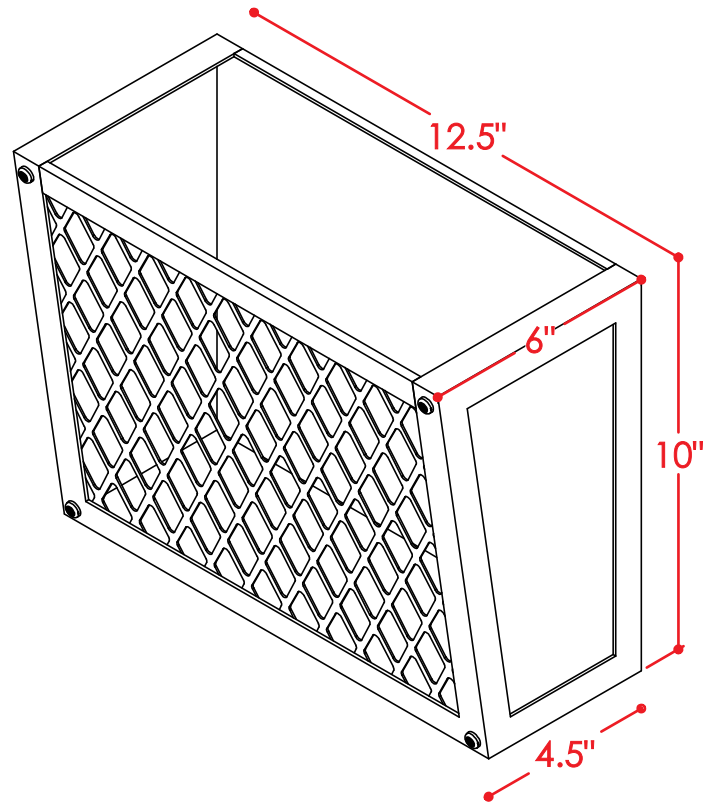

OVERALL DIMS.	
Height	49"
Width	39.5"
Depth	24"
Weight	145 lbs

THE
HOSTESS
 STATION

Deluxe Hostess Stand

OVERALL DIMS.	
Height	49"
Width	39.5"
Depth	24"

THE
HOSTESS
 STATION

Deluxe Hostess Stand

Menu Holder

Deluxe Hostess Stand