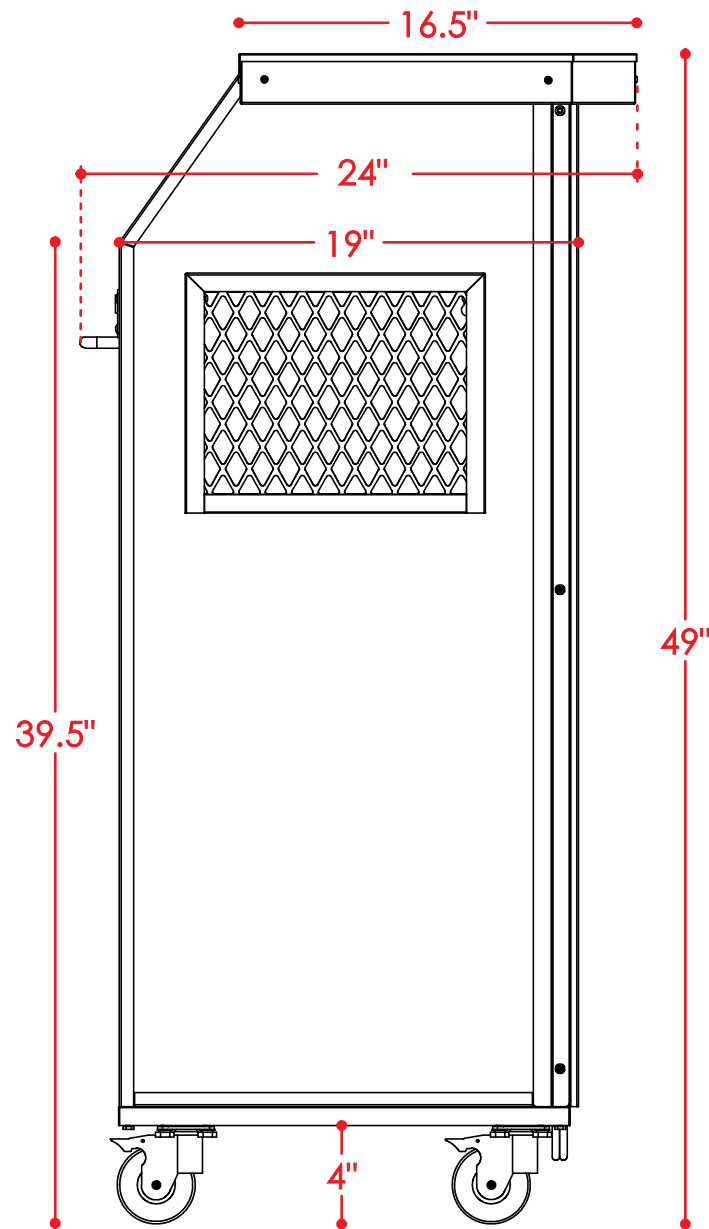

OVERALL DIMS.	
Height	49"
Width	39.5"
Depth	24"
Weight	145 lbs

THE
HOSTESS
 STATION

Deluxe Hostess Stand

OVERALL DIMS.	
Height	49"
Width	39.5"
Depth	24"

THE
HOSTESS
 STATION

Deluxe Hostess Stand

Menu Holder

Deluxe Hostess Stand