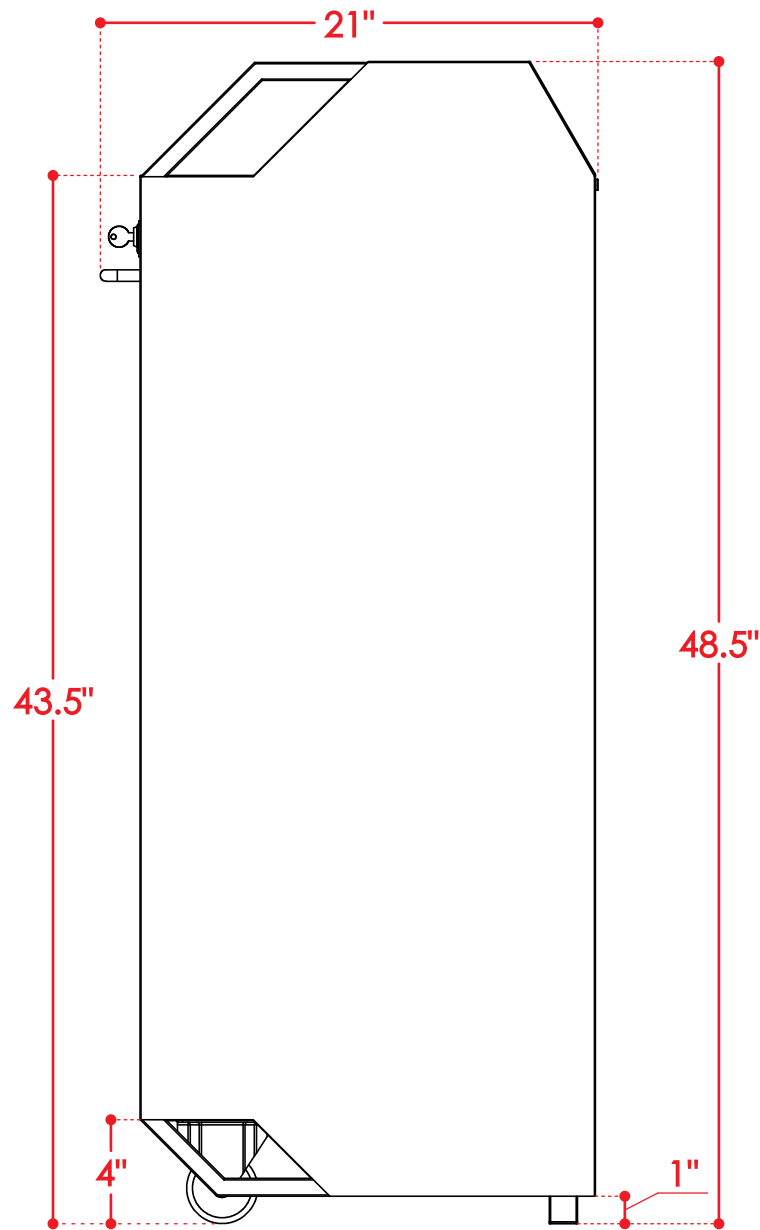

OVERALL DIMS.	
Height	48.5"
Width	18"
Depth	21"
Weight	98 lbs

THE
HOSTESS
 STATION

Compact Hostess Station

OVERALL DIMS.	
Height	48.5"
Width	18"
Depth	21"

Compact Hostess Station

Menu Holder

Compact Hostess Station