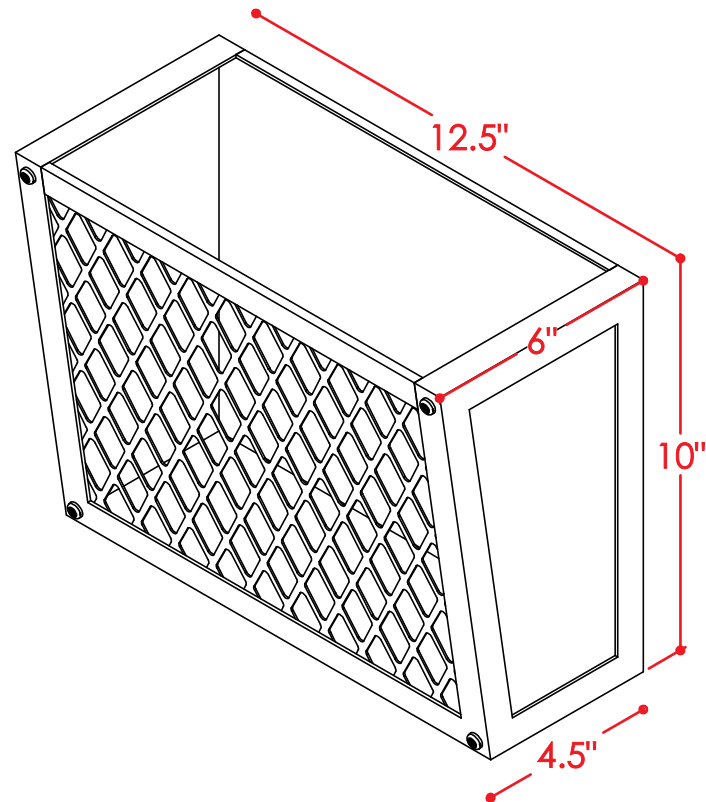

OVERALL DIMS.	
Height	48.5"
Width	18"
Depth	21"
Weight	98 lbs

THE
HOSTESS
 STATION

Compact Hostess Station

OVERALL DIMS.	
Height	48.5"
Width	18"
Depth	21"

Compact Hostess Station

Menu Holder

Compact Hostess Station